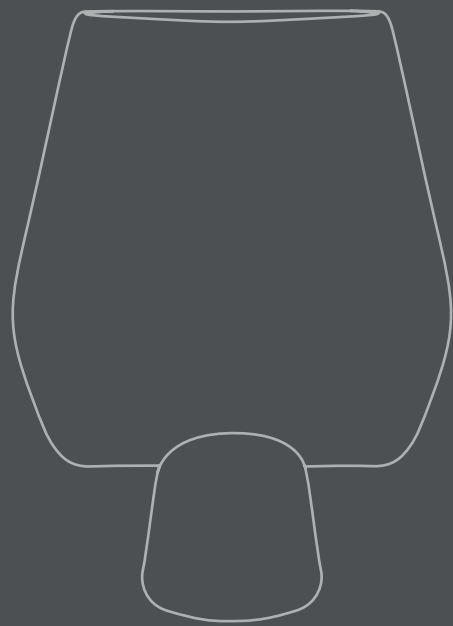

101

C O P E N H A G E N

SPHERE VASE SQUARE HEXA

The Sphere collection has become synonymous with the visual language and the signature series of 101 Copenhagen.

The series is a family of unique silhouettes and textures gathering in a decorative and sculptural manner. Elegantly sculpted, each vase is finished with an intricate ornate detailing.

Type: Vase - Indoor

Colour: Sand

Material: Ceramic

Care instructions:

Use a soft dry cloth to clean the product.

Do not use household cleaners.

Not waterproof

Dimensions: L48 / W18 / H60 CM

Country of origin: CN

Product weight: 6,00 Kg

Packaging:

Dimensions: L69 / W27 / H54 CM

Total weight incl. product: 7,00 Kg

Number of parcels: 1

Material: Brown cardboard

18 CM

48 CM

60 CM